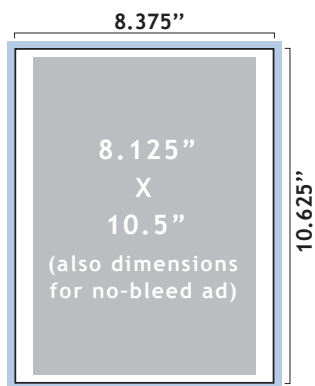

# ADVERTISING DIMENSIONS

## PAGE DIMENSIONS

Gray area on full-page ad indicates bleed area (0.125" per side)

### FULL-PAGE

**BLEED AREA**  
Add 0.125" on all sides to make it 8.375" x 10.625"

### 2/3 PAGE