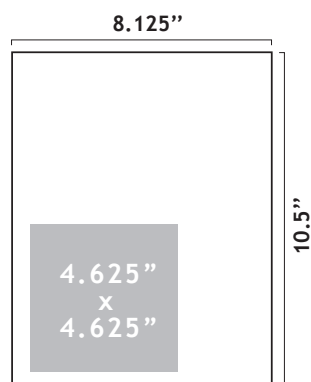

ADVERTISING DIMENSIONS

MOMENT DESIGNS...

Moment provides additional design services for our customers at a discounted rate.

PAGE DIMENSIONS

Gray area on full-page ad indicates bleed area (0.125" per side)

FULL-PAGE

BLEED AREA
Add 0.125" on all sides to make it 8.375" x 10.625"

2/3 PAGE

1/2 PAGE

1/3 PAGE

1/6 PAGE