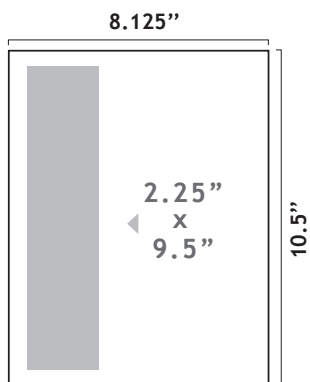

ADVERTISING DIMENSIONS

MOMENT DESIGNS...

Moment provides additional design services for our customers at a discounted rate.

PAGE DIMENSIONS

Gray area on full-page ad indicates bleed area (0.125" per side)

FULL-PAGE

BLEED AREA
Add 0.125" on all sides to make it 8.375" x 10.625"

2/3 PAGE

1/2 PAGE

1/3 PAGE

1/6 PAGE