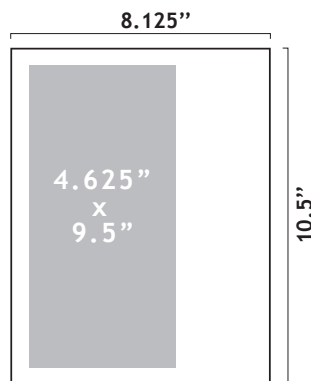

ADVERTISING DIMENSIONS

MOMENT DESIGNS...

Moment provides additional design services for our customers at a discounted rate.

PAGE DIMENSIONS

Gray area on full-page ad indicates bleed area (0.125" per side)

FULL-PAGE

BLEED AREA
Add 0.125" on all sides to make it 8.375" x 10.625"

2/3 PAGE

1/2 PAGE

1/3 PAGE

1/6 PAGE