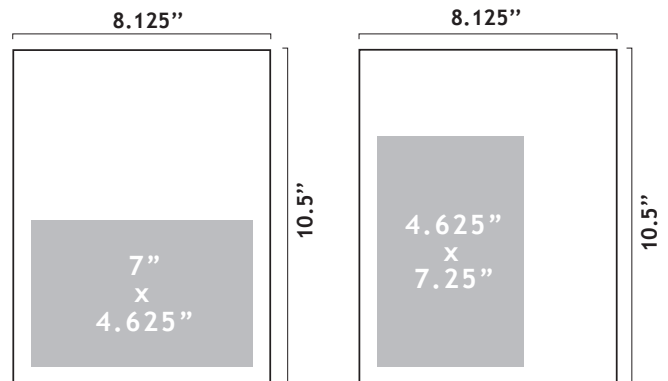

ADVERTISING DIMENSIONS

MOMENT DESIGNS...

Moment provides additional design services for our customers at a discounted rate.

PAGE DIMENSIONS

Gray area on full-page ad indicates bleed area (0.125" per side)

FULL-PAGE

BLEED AREA
Add 0.125" on all sides to make it 8.375" x 10.625"

2/3 PAGE

1/2 PAGE

1/3 PAGE

1/6 PAGE